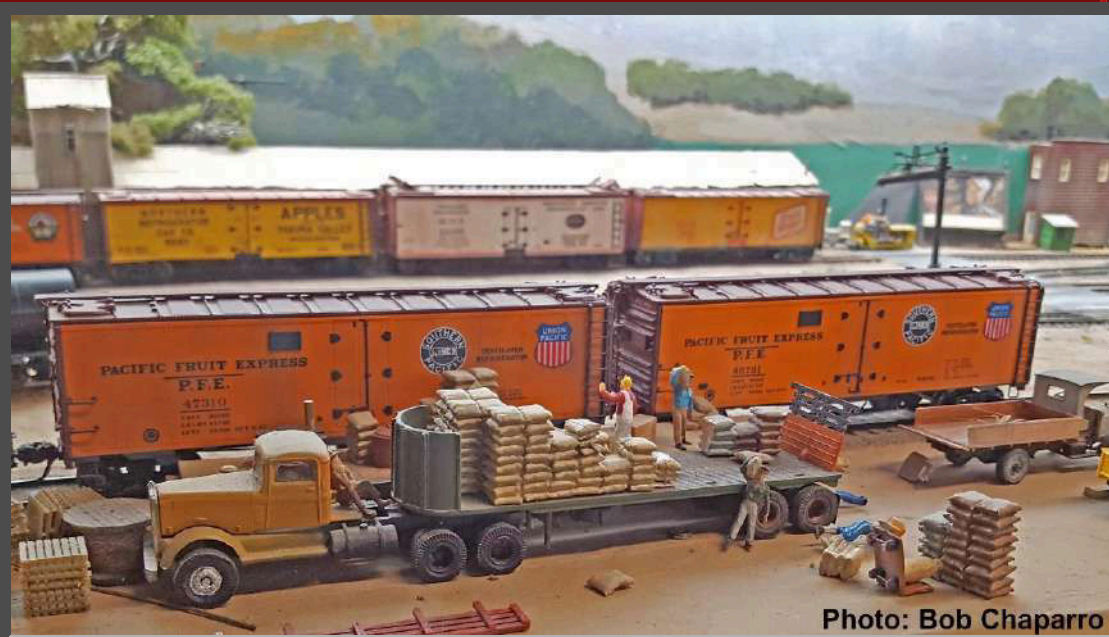

## From the Freighthouse SLORRM eNews

Photo: Bob Chaparro

Don't miss this once a year event! There will be lots of extra activities at the Museum on Saturday, October 8th. We'll have food, swap meet, talks, and more. Bring the young ones to play with the wooden trains. See the progress our modelers have made on the Pacific Coast Railway and Southern Pacific models. Wave at the passing trains and enjoy a beautiful day at the Freighthouse. Check [CCRRF.com](http://CCRRF.com) for additional activities at other locations all around the Central Coast.

THANK YOU!

CENTRAL COAST RAILROAD FESTIVAL  
PHOTO CONTEST

This is an exciting new addition to the Festival. The theme of the contest is Central Coast Railroading. Submit your photos digitally by September 15th. The winning photos will be printed by the Museum and displayed for one year.